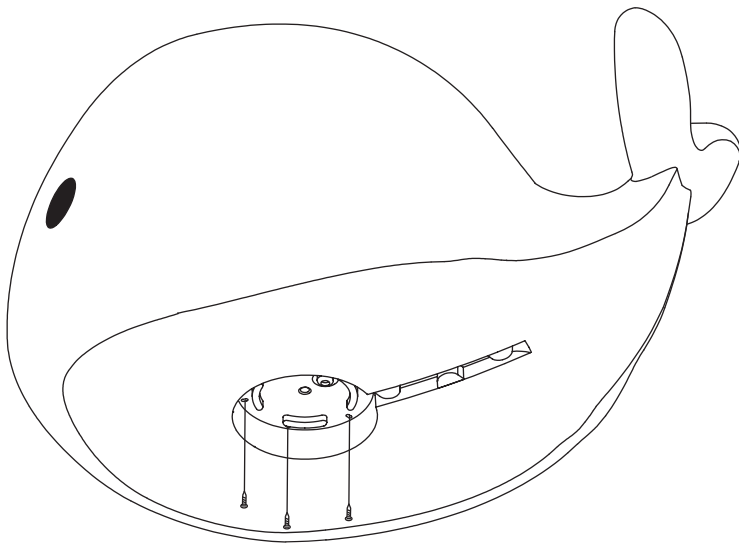

**flow**  
AMSTERDAM

Manufactured and distributed by:  
Flow trading BV  
Madridstraat 8  
1175 RK Lijnden, the Netherlands  
[www.flowamsterdam.com](http://www.flowamsterdam.com)

Included

1X

1X

6X

E27  
max 30 Watt

Not included

1

2

3