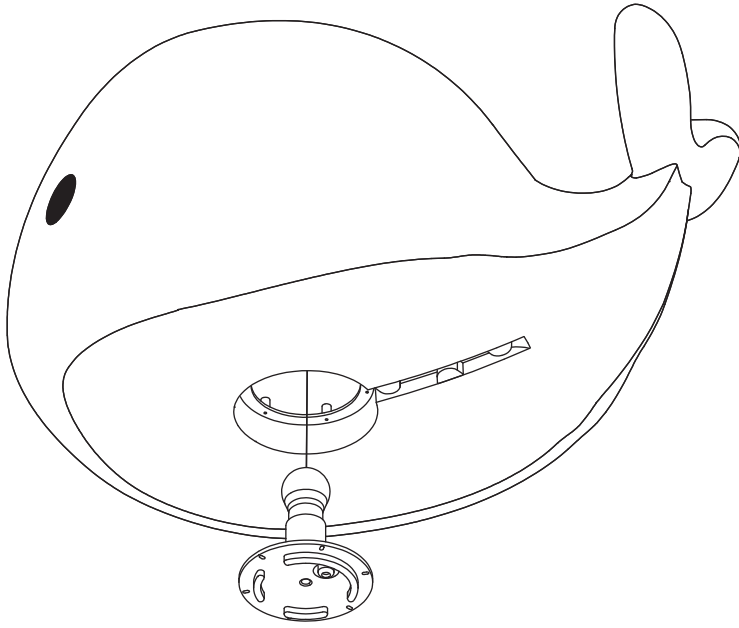

**flow**  
AMSTERDAM

Manufactured and distributed by:  
Flow trading BV  
Madridstraat 8  
1175 RK Lijnden, the Netherlands  
[www.flowamsterdam.com](http://www.flowamsterdam.com)

Included

1X

1X

6X

E27  
max 30 Watt

Not included

1

2

3